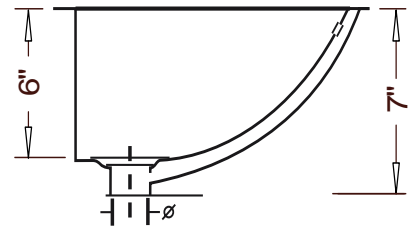

The undercounter vanity sink shall be 18" in length and 13" in width, with an overall depth of 7" and an inner bowl depth of 6". Sink shall be a single compartment with oval bowl, composed of Vitreous China. Sink shall be Continental Models CH6360 and CH6365, "Dart".

TECHNICAL INFORMATION

Fixture*	
Basin Area	16" x 11"
Water Depth	6"
Drain Hole	1 7/8" D
*Approximate measurements for comparison only.	

Please note: All porcelain sinks are fired at a very high temperature; final dimensions may vary slightly.

Installed Product Image

Side View

Top View

Product Diagram