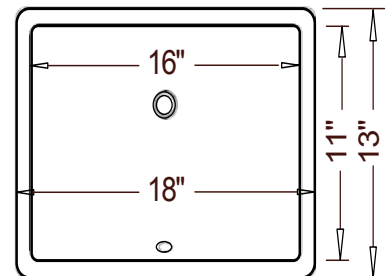

CH636x - "Dart"

Features

- Genuine Vitreous China
- Undercounter
- Single Compartment
- Rectangular Shaped Bowl

Undercounter Vanity

Dimensions

Outer: 18" x 13" x 7"

Inner: 16" x 11" x 6"

Model - "Dart"	Description	Colors / Finishes
CH6360	Undercounter Sink	White
CH6365	Undercounter Sink	Bisque

The undercounter vanity sink shall be 18" in length and 13" in width, with an overall depth of 7" and an inner bowl depth of 6". Sink shall be a single compartment with oval bowl, composed of Vitreous China. Sink shall be Continental Models CH6360 and CH6365, "Dart".

TECHNICAL INFORMATION

Fixture*	
Basin Area	16" x 11"
Water Depth	6"
Drain Hole	1 7/8" D
*Approximate measurements for comparison only.	

Please note: All porcelain sinks are fired at a very high temperature; final dimensions may vary slightly.

Installed Product Image

Side View

Top View

Product Diagram